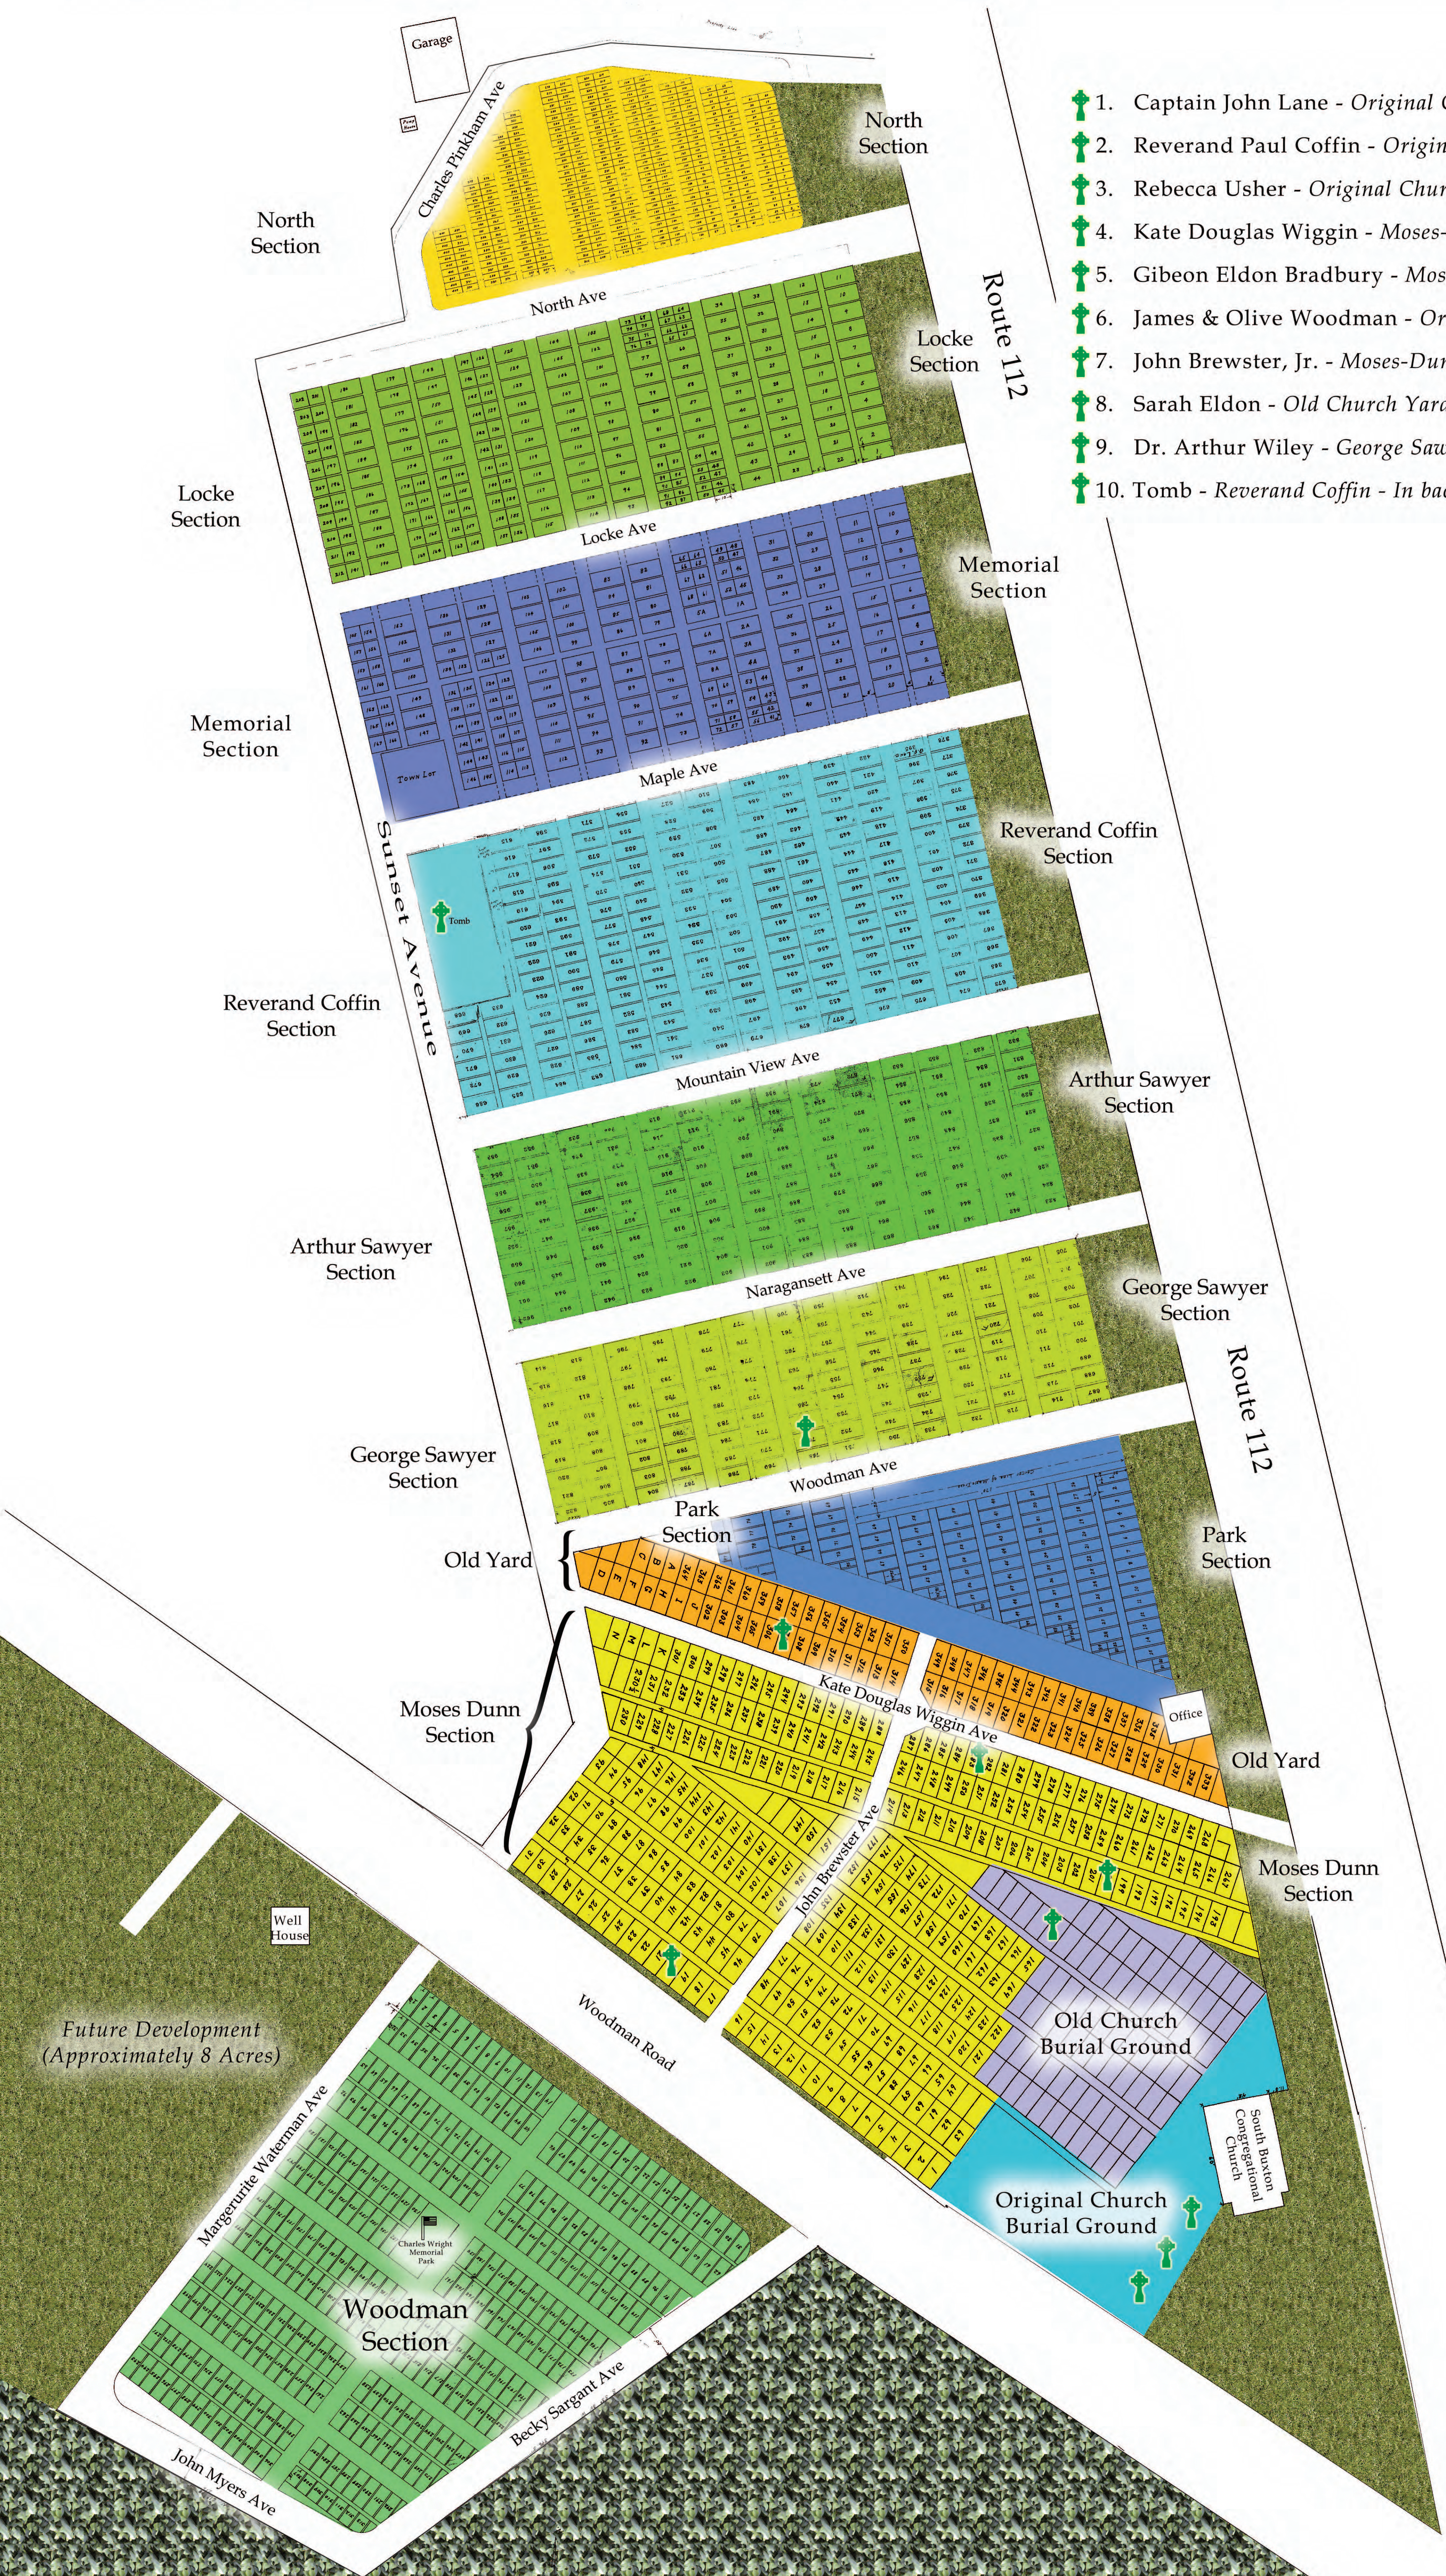

SOUTH BUXTON CEMETERY

- 1. Captain John Lane - Original Church Yard
- 2. Reverend Paul Coffin - Original Church Yard
- 3. Rebecca Usher - Original Church Yard
- 4. Kate Douglas Wiggin - Moses-Dunn Lot 282-283
- 5. Gibeon Eldon Bradbury - Moses-Dunn Lot 200
- 6. James & Olive Woodman - Original Church Yard
- 7. John Brewster, Jr. - Moses-Dunn Lot 20
- 8. Sarah Eldon - Old Church Yard
- 9. Dr. Arthur Wiley - George Sawyer Lot 767
- 10. Tomb - Reverend Coffin - In back